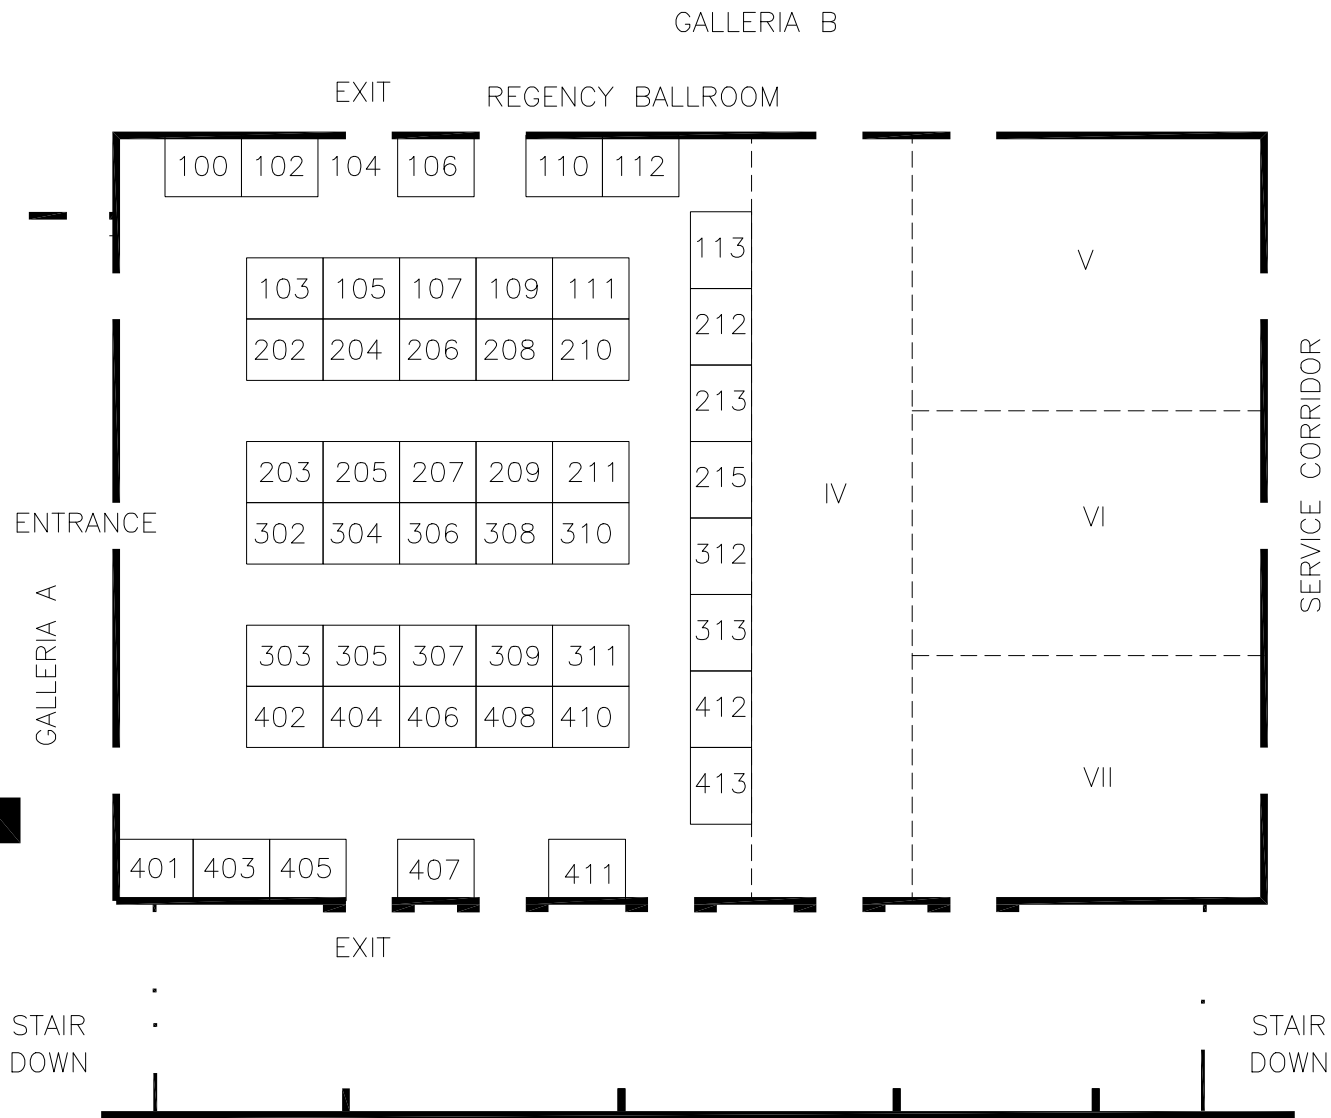

GOMACTech
April 1-2, 2003
HYATT REGENCY DOWNTOWN
TAMPA, FL

LEGEND:		<p>GES ORLANDO 4805 SANDLAKE ROAD ORLANDO, FLORIDA 32819 PHONE: 407-370-6200 FAX: 407-370-3971</p>	SHOW CODE:	FILE: gomatech2003.dwg
BOOTH COUNT 8 x 10 - 48 TOTAL NET SQ. FT.: 3840	BTH NET SQ. FT. 3840		SE: Scott Crawford	AE:
		<small>Copyright © by GES Exposition Services, All Rights Reserved. No part of this publication may be reproduced, stored in any retrieval system, or transmitted in any form by any means - electronic, mechanical, photocopying, recording, or otherwise - without the express written consent of GES Exposition Services.</small>	IR: 7/16/02 JDG	REV.
			REV.	REV.
			REV.	REV.
			REV.	REV.
			REV.	REV.
			REV.	REV.
			REV.	REV.
			REV.	REV.