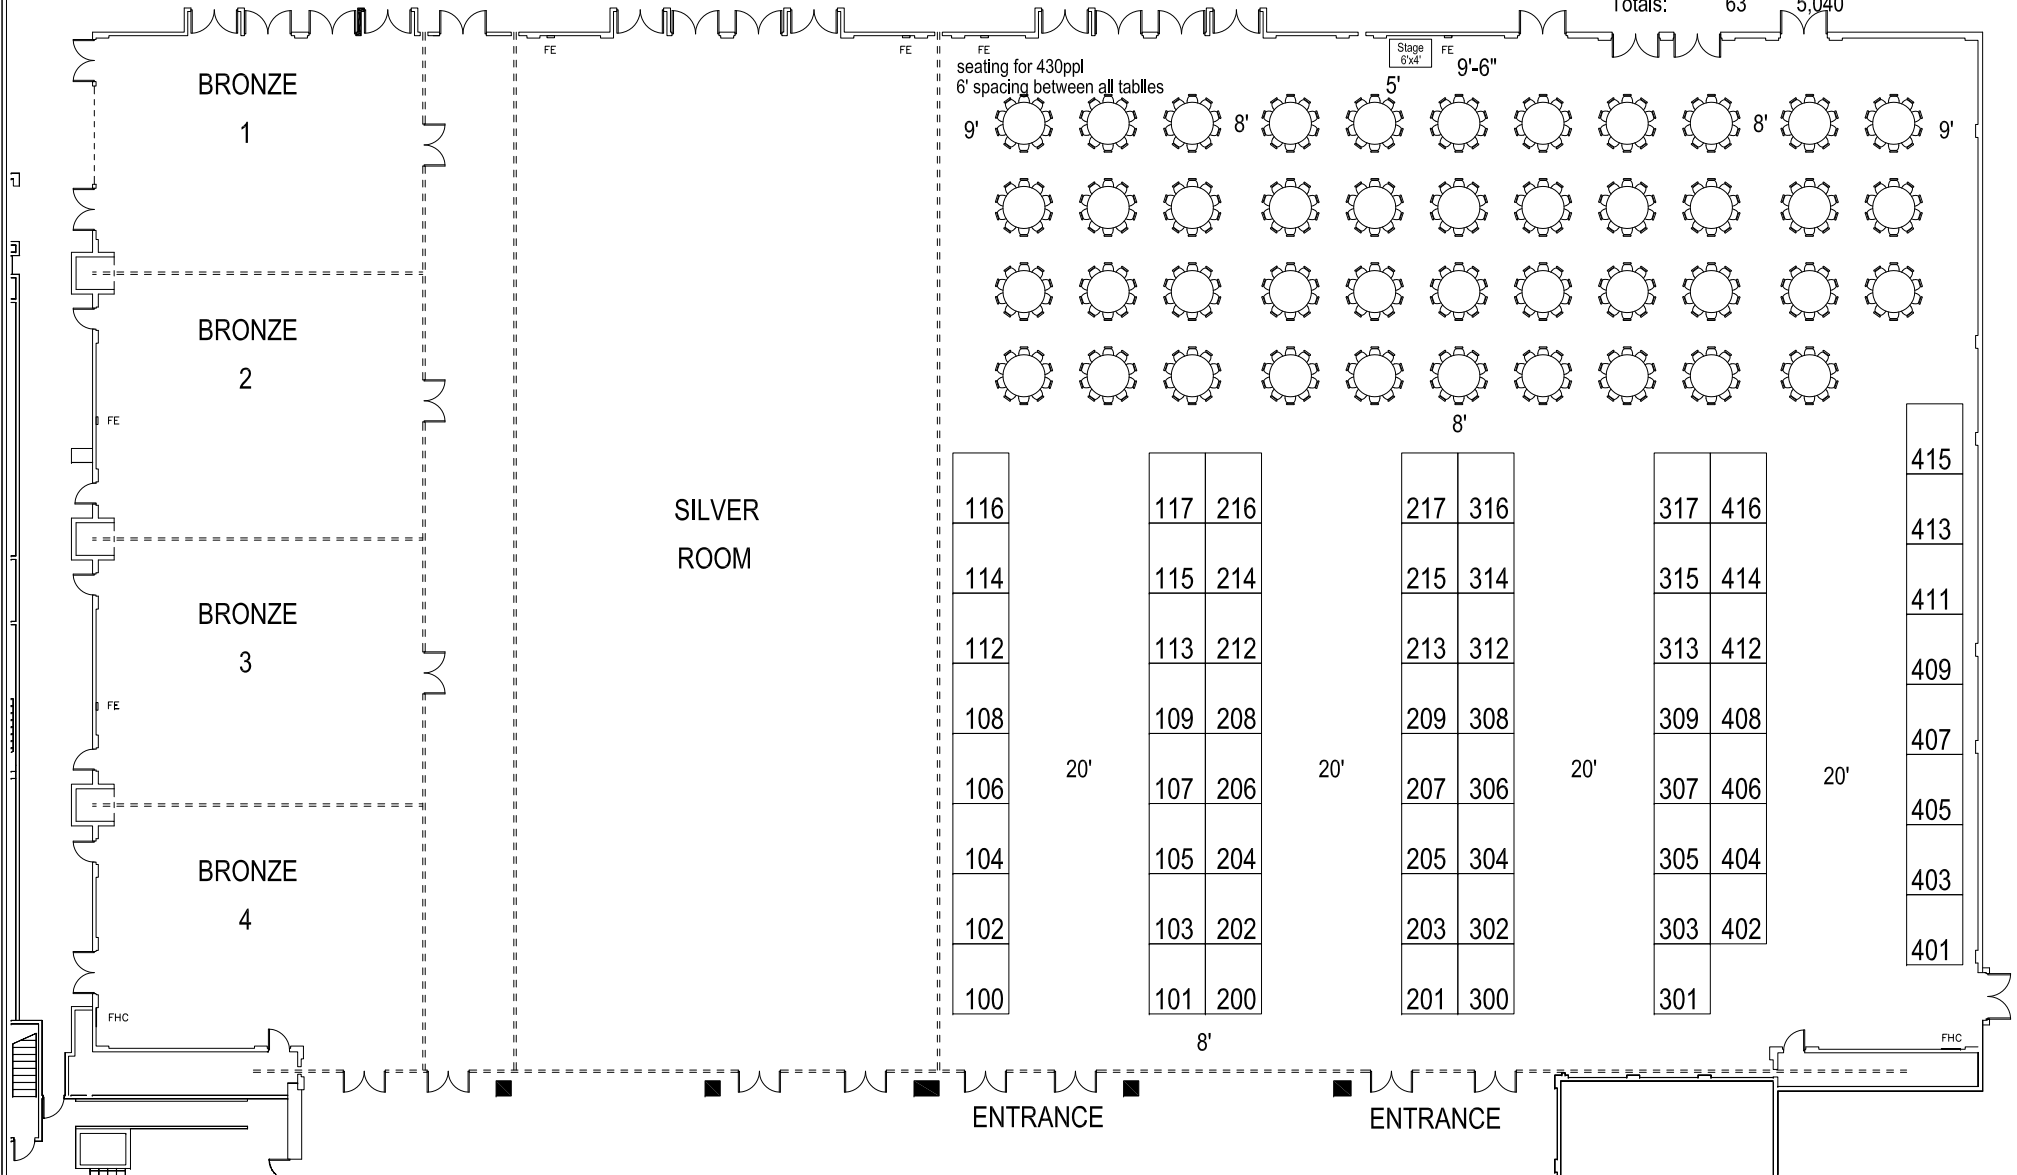

SILVER ROOM

GRAND BALLROOM

GOLD ROOM

Dimension	Size	Qty	SqFt
8'x10'	80	63	5,040

Totals: 63 5,040

GomacTech 2013
March 2013
Bally's Grand Ballroom - Gold/Platinum Rooms

CONFIDENTIAL PROPERTY OF GES
File: gomac-1303-ball.dwg
Plotted: Oct 16, 2012
By: HAMILM